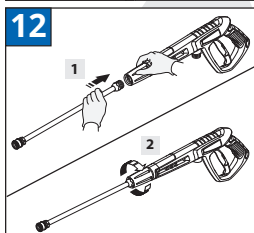

**BLUE
CLEAN**

XH2500

Assembly

**BLUE
CLEAN**

XH2500

Connections

Operating