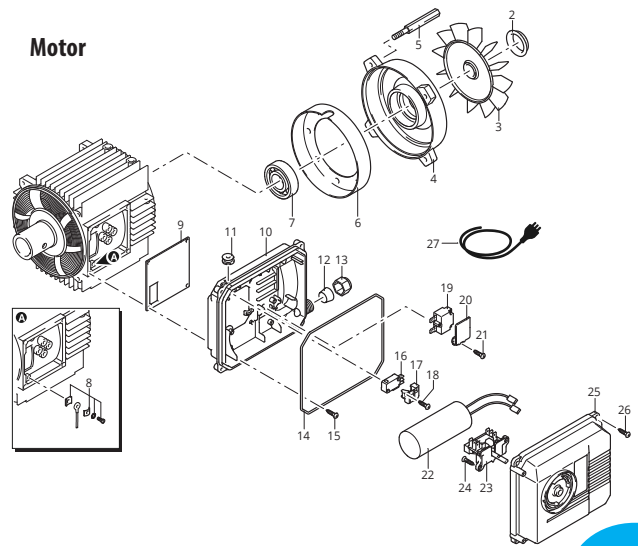

A.R. NORTH AMERICA

AR630/AR635 DUAL PRO (HOT WATER)

Pump

Water Seal
Kit 47739 (Ø15)
Kit 42469 (Ø18)

Pos.	Qty
15	3
17	3
18	3
19	3

Oil Seal
Kit 42468

Pos.	Qty
21	3
48	1

Piston
Kit 42475 (Ø15)
Kit 42467 (Ø18)

Pos.	Qty
26	3

Valve
Kit 47806

Pos.	Qty
10	6

156 - 1

Body

156 - 2

Motor

156 - 3