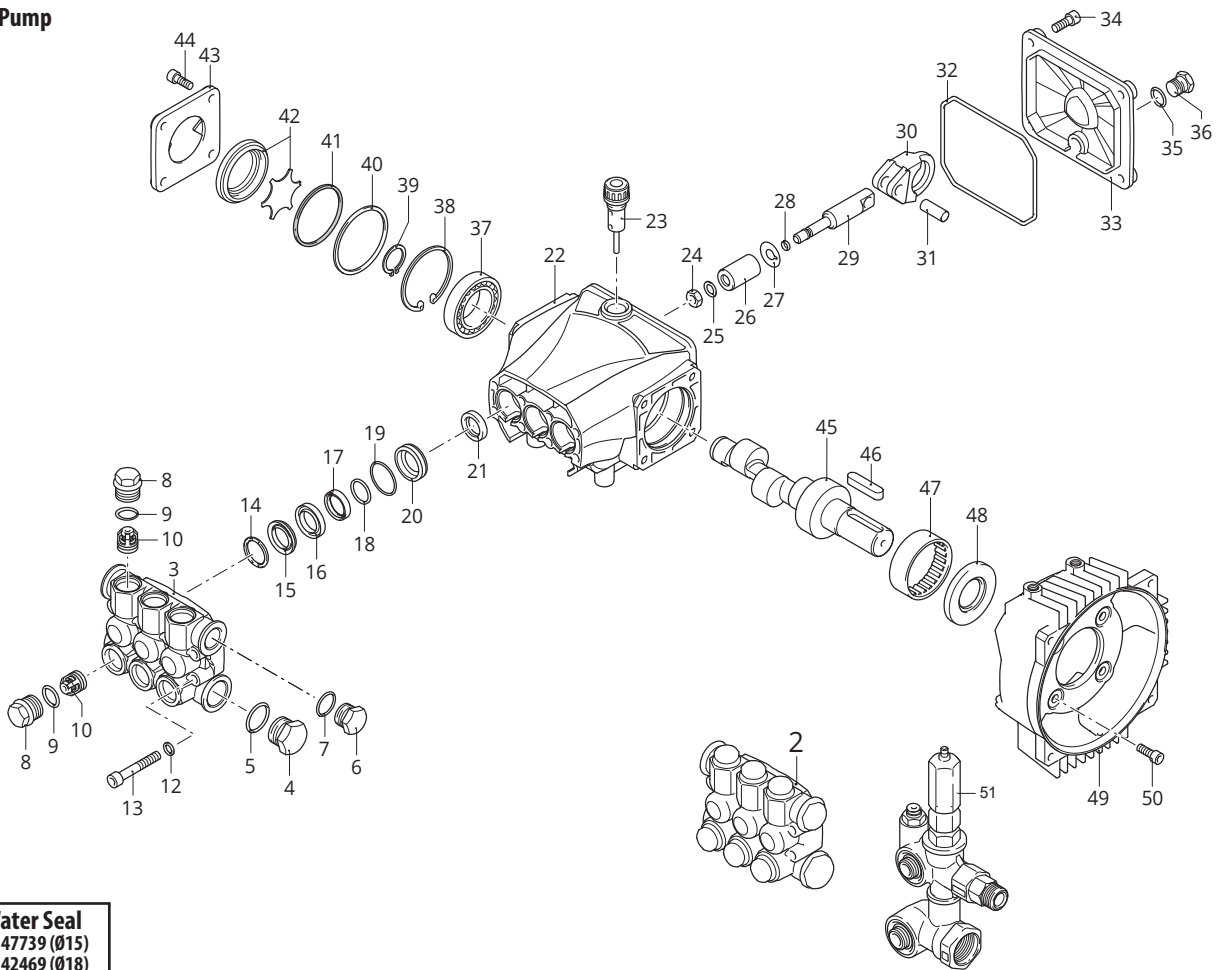

### Pump

**Water Seal**  
Kit 47739 (Ø15)  
Kit 42469 (Ø18)

Pos.	Qty
15	3
17	3
18	3
19	3

**Oil Seal**  
Kit 42468

Pos.	Qty
21	3
48	1

**Piston**  
Kit 42475 (Ø15)  
Kit 42467 (Ø18)

Pos.	Qty
26	3

**Valve**  
Kit 47806

# AR630/AR635 DUAL PRO (HOT WATER) PARTS/KITS

BODY				
Pos	Code	Description	Qty	Note
1	5500400	Bolt	4	
2	5500070	Handle	1	
3	5500062	Cover Top	1	
4	5500100	Cover side	1	
5	5500180	Bushing Nozzle holder	1	
6	5500140	Knob	1	
7	5500052	Cover Rear	1	
8	5500410	Bolt	1	
9	2100300	Screw	2	
10	2100300	Screw	1	
11	5500090	Cover Side	1	
12	1260780	Bolt	4	
13	2480320	Nut	1	
14	480650	Washer	2	
15	5500230	TSS Lever	1	
16	2842030	O-ring	1	
17	1040950	Pin	1	
20	5500110	Cover unloader	1	
21	2100300	Screw	2	
22	1260830	Rail	2	
23	1260470	Bolt	4	
24	1345424	On/Off Switch	1	
25	1261763	Fan Cover	1	
26	1261551	Screw	4	

Pump				
Pos	Code	Description	Qty	Note
37	1780490	Bearing	1	
38	1260790	Retainer Ring Ø152	1	
39	1780550	Retainer Ring Øe20	1	
40	3201860	Ring Ø51.8x0.5	1	
41	395081	O-Ring Ø47.30x2.62	1	
42	3209615	Oil Indicator	1	
43	3200070	Side Cover	1	
44	1200430	Bolt M6x16	4	(92 in/lbs)
45	3202550	Shaft	1	✓
	3201640	Shaft	1	○
46	1380520	Key	1	
47	1321190	Bearing	1	
48	1260750	Shaft Oil seal	1	
49	1273060	Flange	1	
50	3600330	Bolt	4	
51	29696	Complete Unloader	1	

Pump Oil Part Number: AR64516 (16 oz) - Pump Oil Capacity 9.81 oz, QTY 1 -  
H = Nickel Plated - Tightening torque (Tolerance + 0 ÷ -10%)  
\* Pumps are Prefilled with Oil from the Factory.  
\* Change oil after break-in period of 50 hours  
\* For maintenance, change oil every 200 hours of operation