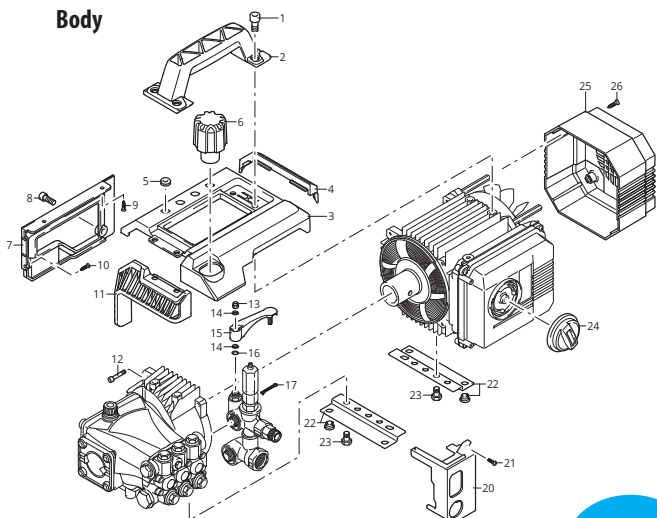

A.R. NORTH AMERICA

AR630/AR635 DUAL PRO (HOT WATER)

Pump

Water Seal
Kit 47739 (Ø15)
Kit 42469 (Ø18)

Pos.	Qty
15	3
17	3
18	3
19	3

Oil Seal
Kit 42468

Pos.	Qty
21	3
48	1

Piston
Kit 42475 (Ø15)
Kit 42467 (Ø18)

Pos.	Qty
26	3

Valve
Kit 47806

Pos.	Qty
10	6

156 - 1

Body

156 - 2

Motor

156 - 3